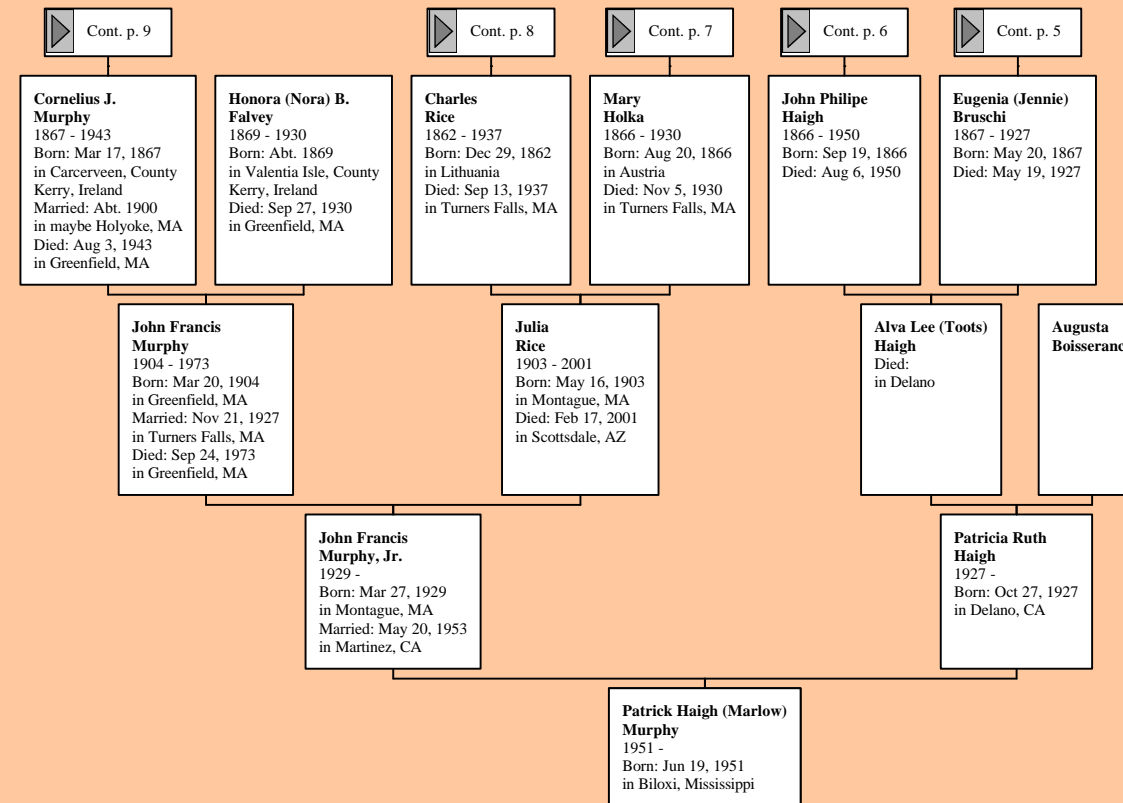

Ancestors of Patrick Haigh (Marlow) Murphy