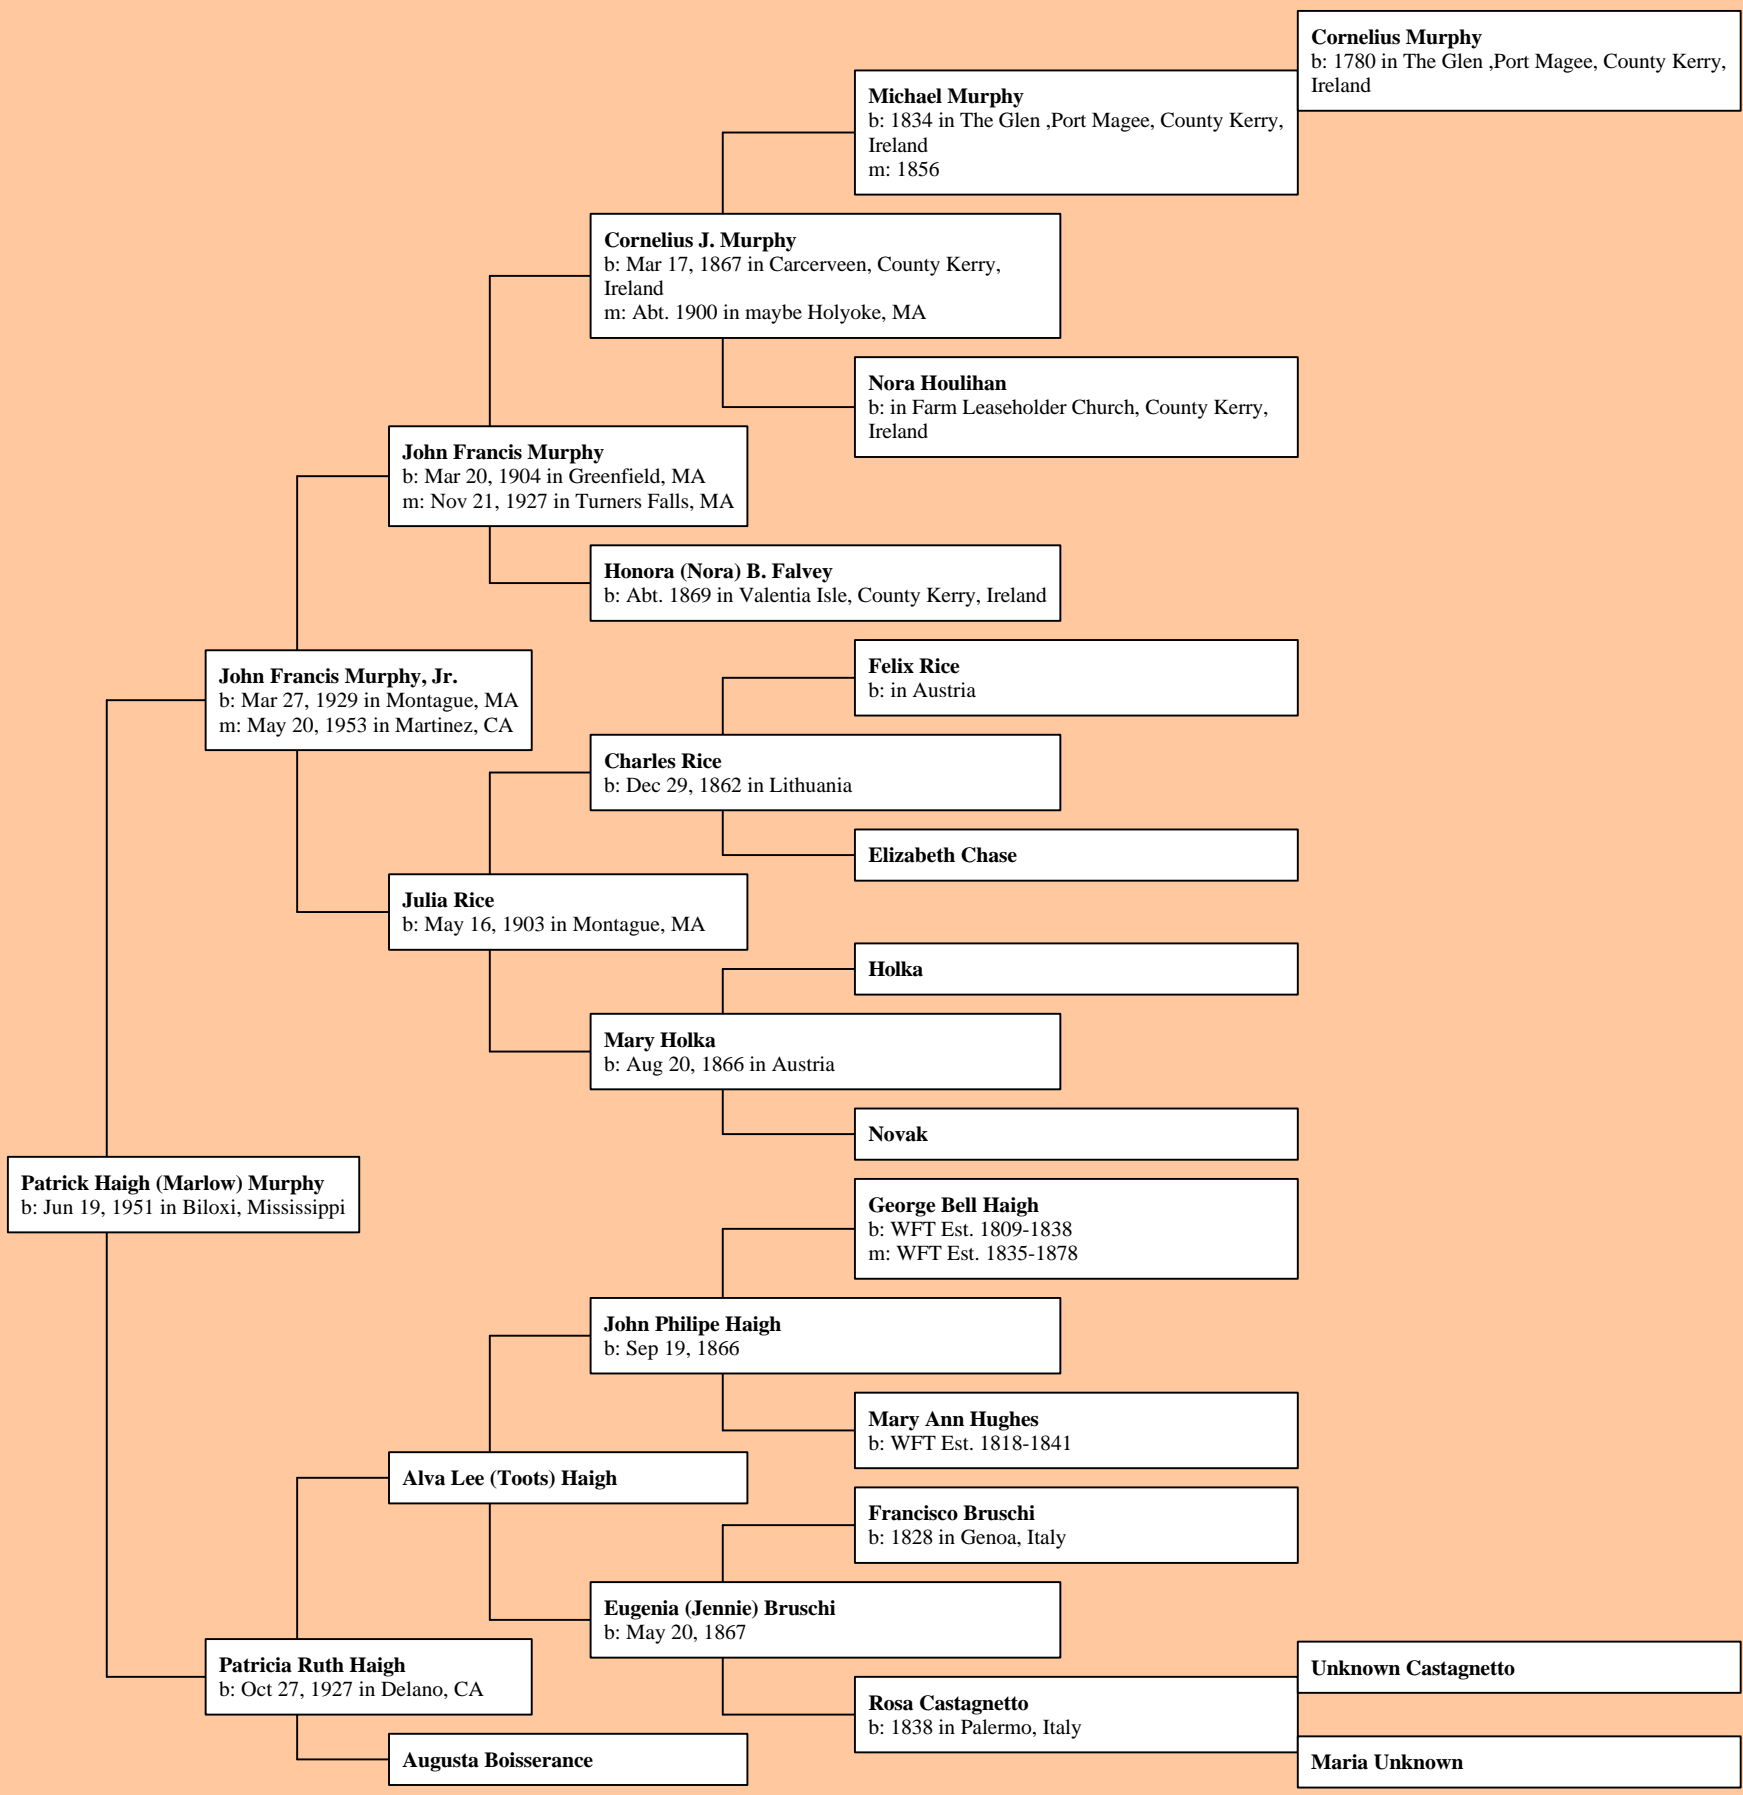

Table of Contents

Ancestor Tree of Patrick Haigh (Marlow) Murphy	2
Ancestor Fan Tree of Patrick Haigh (Marlow) Murphy	3
Vertical Ancestor Tree of Patrick Haigh (Marlow) Murphy	4
Hourglass Tree of Patrick Haigh (Marlow) Murphy	10
Hourglass Fan Tree of Patrick Haigh (Marlow) Murphy	11
Kinship Report of Patrick Haigh (Marlow) Murphy	12
Map	16
Timeline	19
Calendar	59
Custom Report	71
Index	72

Ancestors of Patrick Haigh (Marlow) Murphy